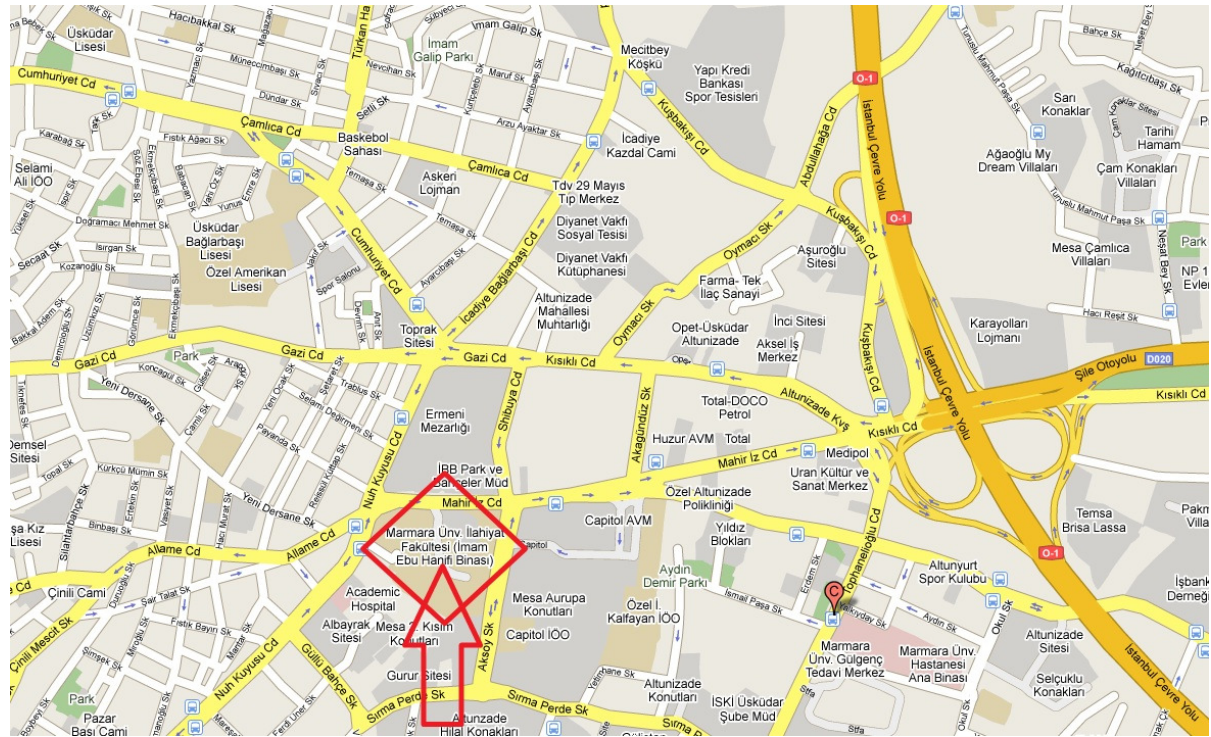

PROGRAMME LOCATION FROM APRIL 27 ONWARDS

İlahiyat Faculty (Theological Faculty)

BAGLARBASİ CAMPUS of Marmara University

Bus list from Kadikoy to Baglarbasi ----- Request bus to stop at: İlahiyat.

110: Kadıköy – Taksim

12A: Kadıköy – Üsküdar

14: Kadıköy – Yenidoğan

14F: Kadıköy – Küplüce

14R: Kadıköy – Beykoz