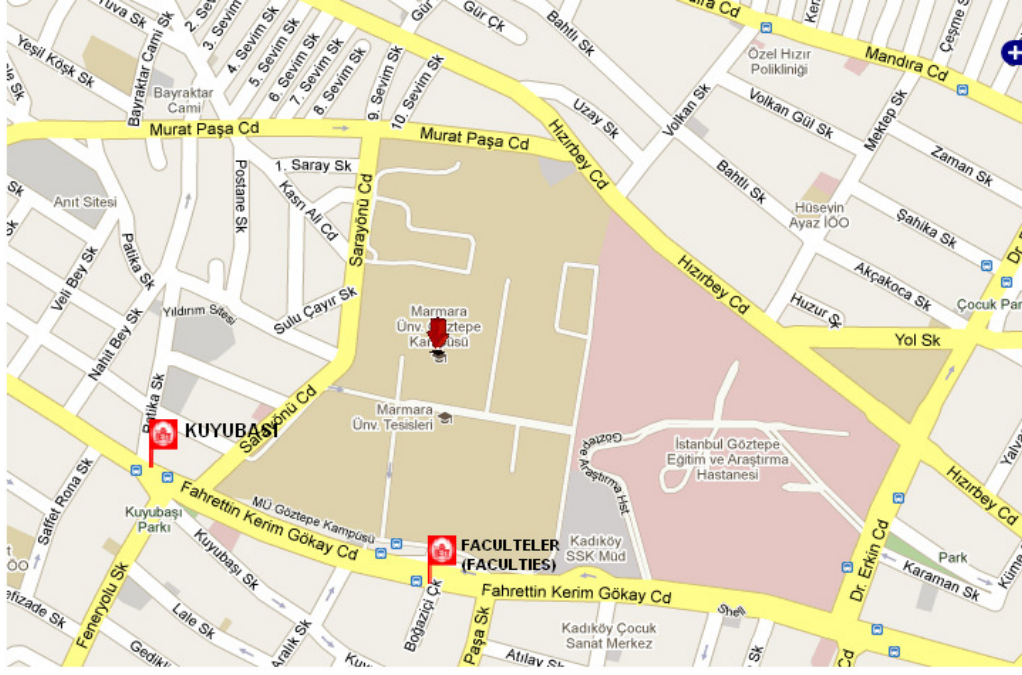

Opening of the programme on April 26 – Goztepe Campus!

& Registration from 2pm onwards

is at the **Ibrahim Uzuncu Conference Hall** of the main campus of Marmara Univeristy, called **Goztepe Campus** (not at the Ilahiyat Faculty in Baglarbasi!). It is also on the Asian side and not far from **KADIKÖY**, where all accommodations are.

Depending on your arrival times, you may either go first to your hotel or directly from the airport to the opening. From the hotel take either a **taxi** or a **bus**.

On the map of GOZTEPE CAMPUS below, Ibrahim Uzuncu Conference Hall is location no. 26

10B: KADIKÖY – ALTBOSTANCI 10E: KADIKÖY – ESATPAŞA 10M: KADIKÖY – ÜMRANİYE 10S: KADIKÖY – ALTBOSTANCI 14B: KADIKÖY – BİRLİK MAHALLESİ 14ES: KADIKÖY – ESENŞEHİR 14KS: KADIKÖY–GÖLET – SULTANBEYLİ	4ÇK: KADIKÖY – ŞAHİNBEY MAH. 15ÇK: KADIKÖY – GÜZELTEPE 17: KADIKÖY – PENDİK 17L: KADIKÖY–KÜÇÜKYALI LOJMANLARI 19ES: KADIKÖY–ESENŞEHİR AHALLESİ
--	--

19F: KADIKÖY – FINDIKLI MAH. –
YEDİTEPE ÜNİVERSİTESİ
19K: KADIKÖY – KAYIŞDAĞI
19M: KADIKÖY – ATAŞEHİR
19S:KADIKÖY – SARIGAZI- YENİDOĞAN
19V: KADIKÖY – SAMANDIRA
19Y: KADIKÖY – FERHATPAŞA MAH.
20D:KADIKÖY – YENİŞEHİR – DUDULLU